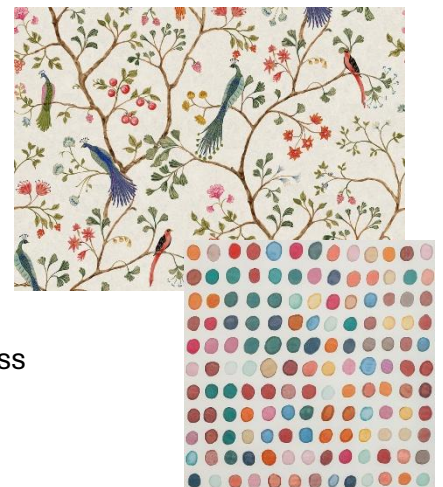

Primary Bathroom & Dressing Room

The design of the primary bathroom was envisioned to infuse the space with color and a sense of whimsy, while thoughtfully incorporating sustainable materials. The floor tile and green marble accent above the bathtub could not be removed, so the Songbirds wallpaper was selected to establish a colorful palette while also coordinating seamlessly with the existing elements in the room. Accent colors, patterns, and textures are woven throughout to create a lively and distinctive space.

Paint colors

- Dressing Room
  - Vanities: Little Greene, Pale Lupin
  - Ceiling: Little Greene, Aquamarine - Light
- Bathtub Room
  - Walls: Little Greene, Pale Lupin
  - Ceiling: Little Greene, Mischief

Little Greene Paint & Paper is an independent, British paint manufacturer, committed to the socially and environmentally responsible production of high-quality paints and wallpapers.

Wallpaper

- Dressing Room ~ Rebel Walls, Songbirds - Pearl
- Bathtub Room ~ Lee Jofa, Twister Paper - Petal/Teal

Rebel Walls is a Swedish, eco-friendly design company specializing in custom, made-to-order non-toxic wallpapers and murals.

The Kravet family of brands (which includes Lee Jofa) is a member of the Sustainable Furnishings Council and is dedicated to conducting business with a focus on sustainability.